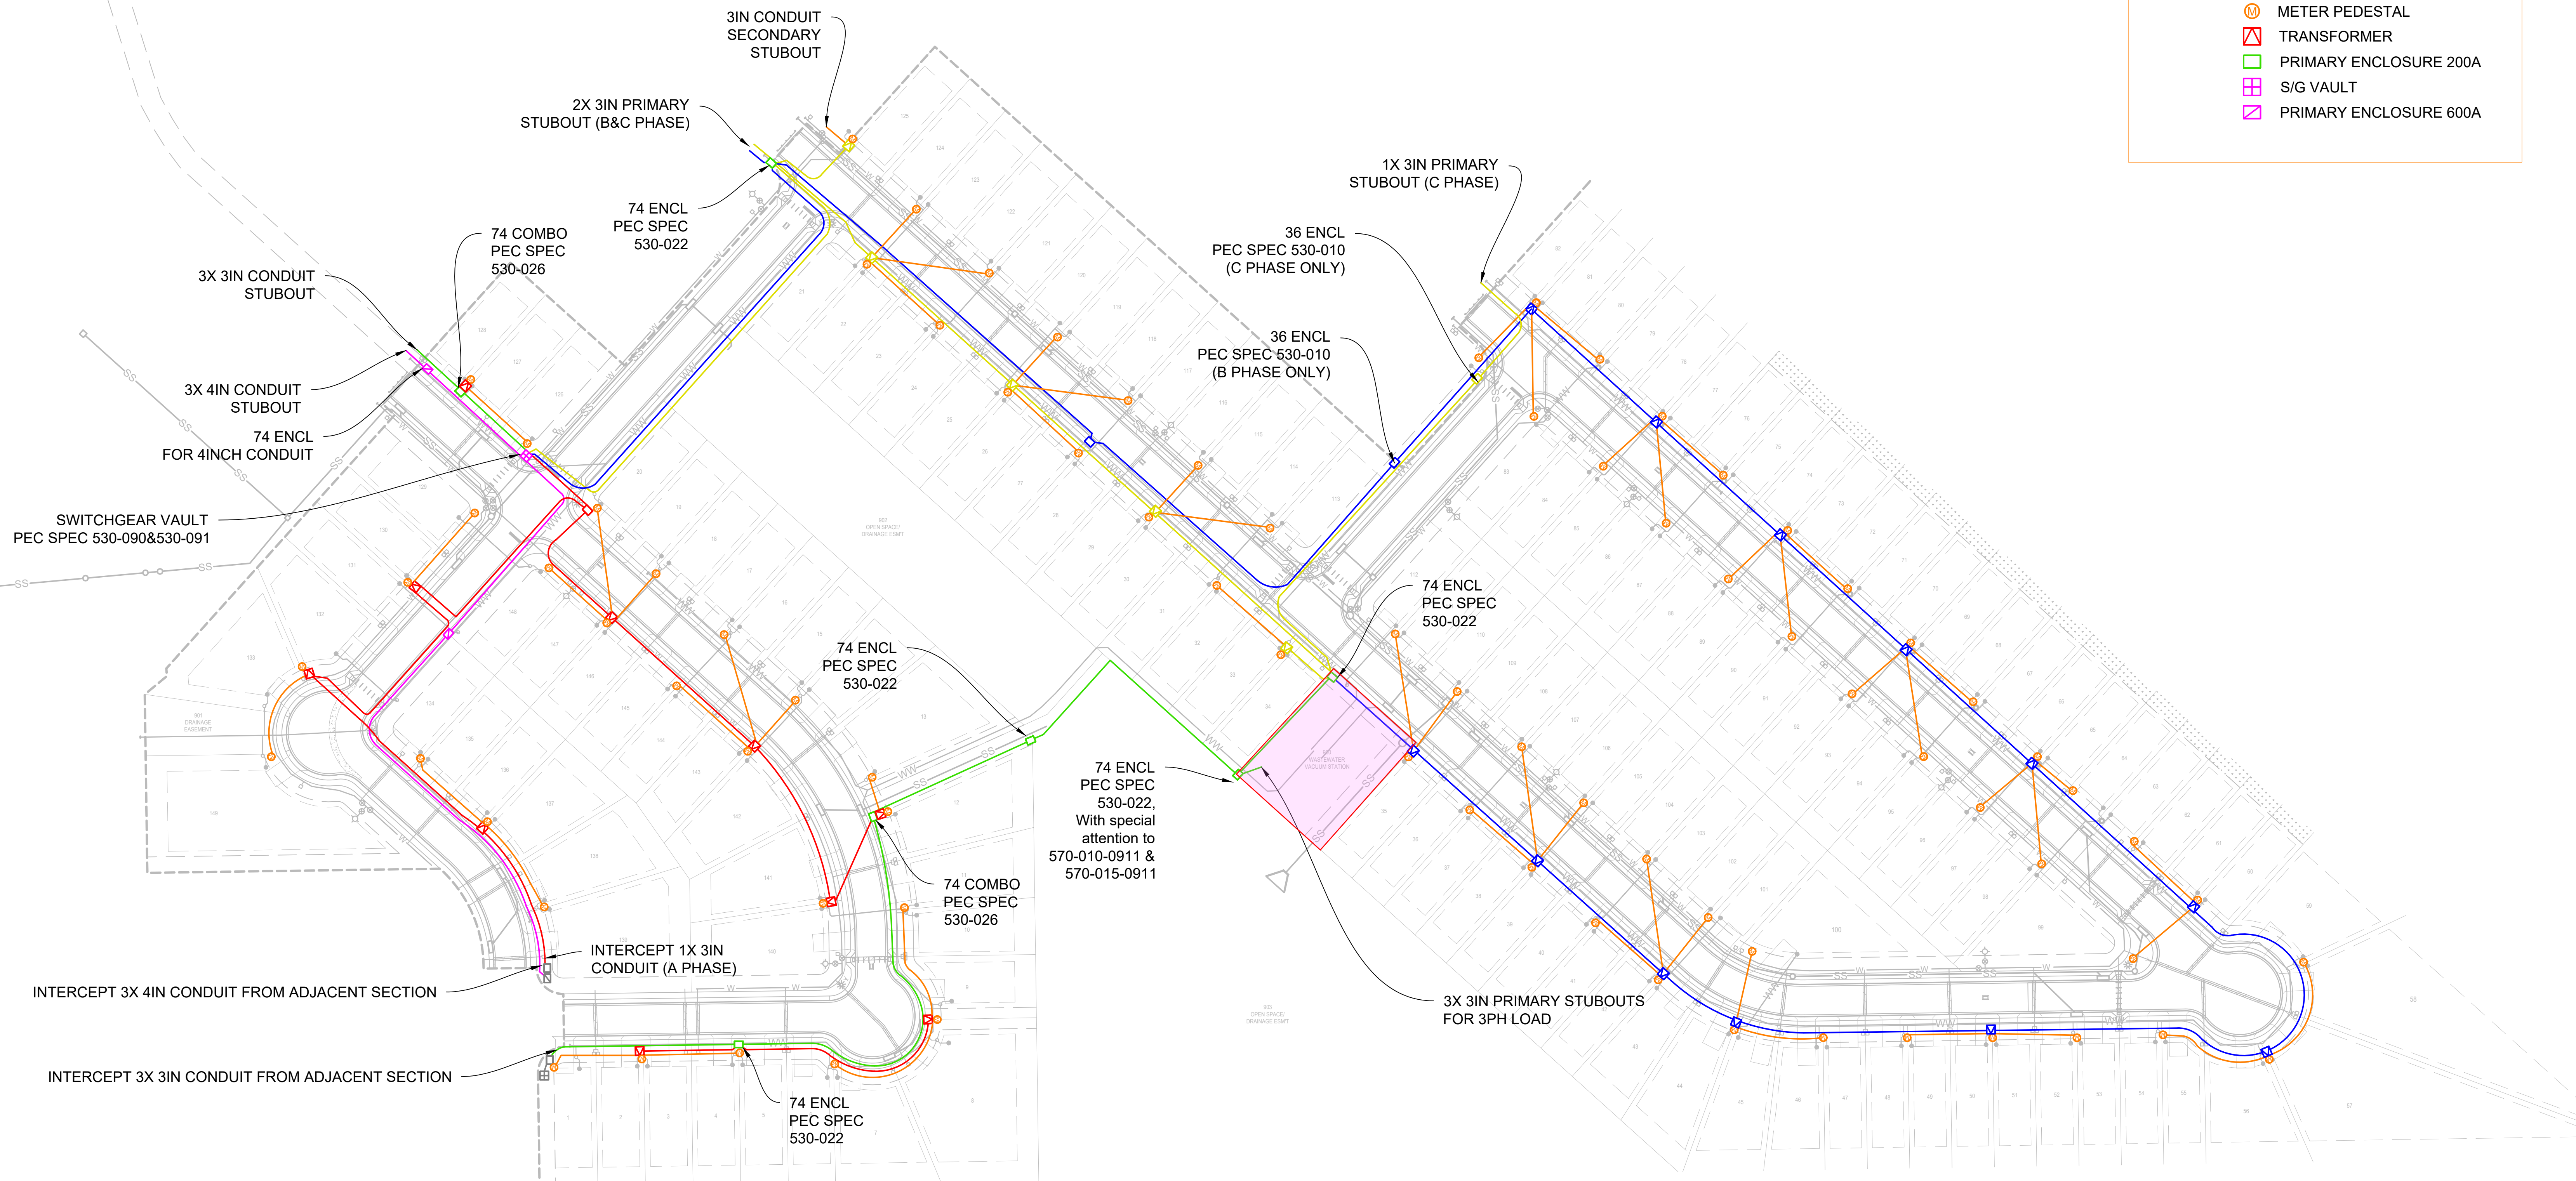

PEC LEGEND

- 3-4IN ABC PHASE 600A
- 3-3IN ABC PHASE
- 1-3IN A PHASE
- 1-3IN B PHASE
- 1-3IN C PHASE
- 1-3IN SECONDARY
- 1-2IN STREET LIGHT
- SECONDARY ENCLOSURE
- ⊙ METER PEDESTAL
- ⊠ TRANSFORMER
- PRIMARY ENCLOSURE 200A
- ⊠ S/G VAULT
- PRIMARY ENCLOSURE 600A