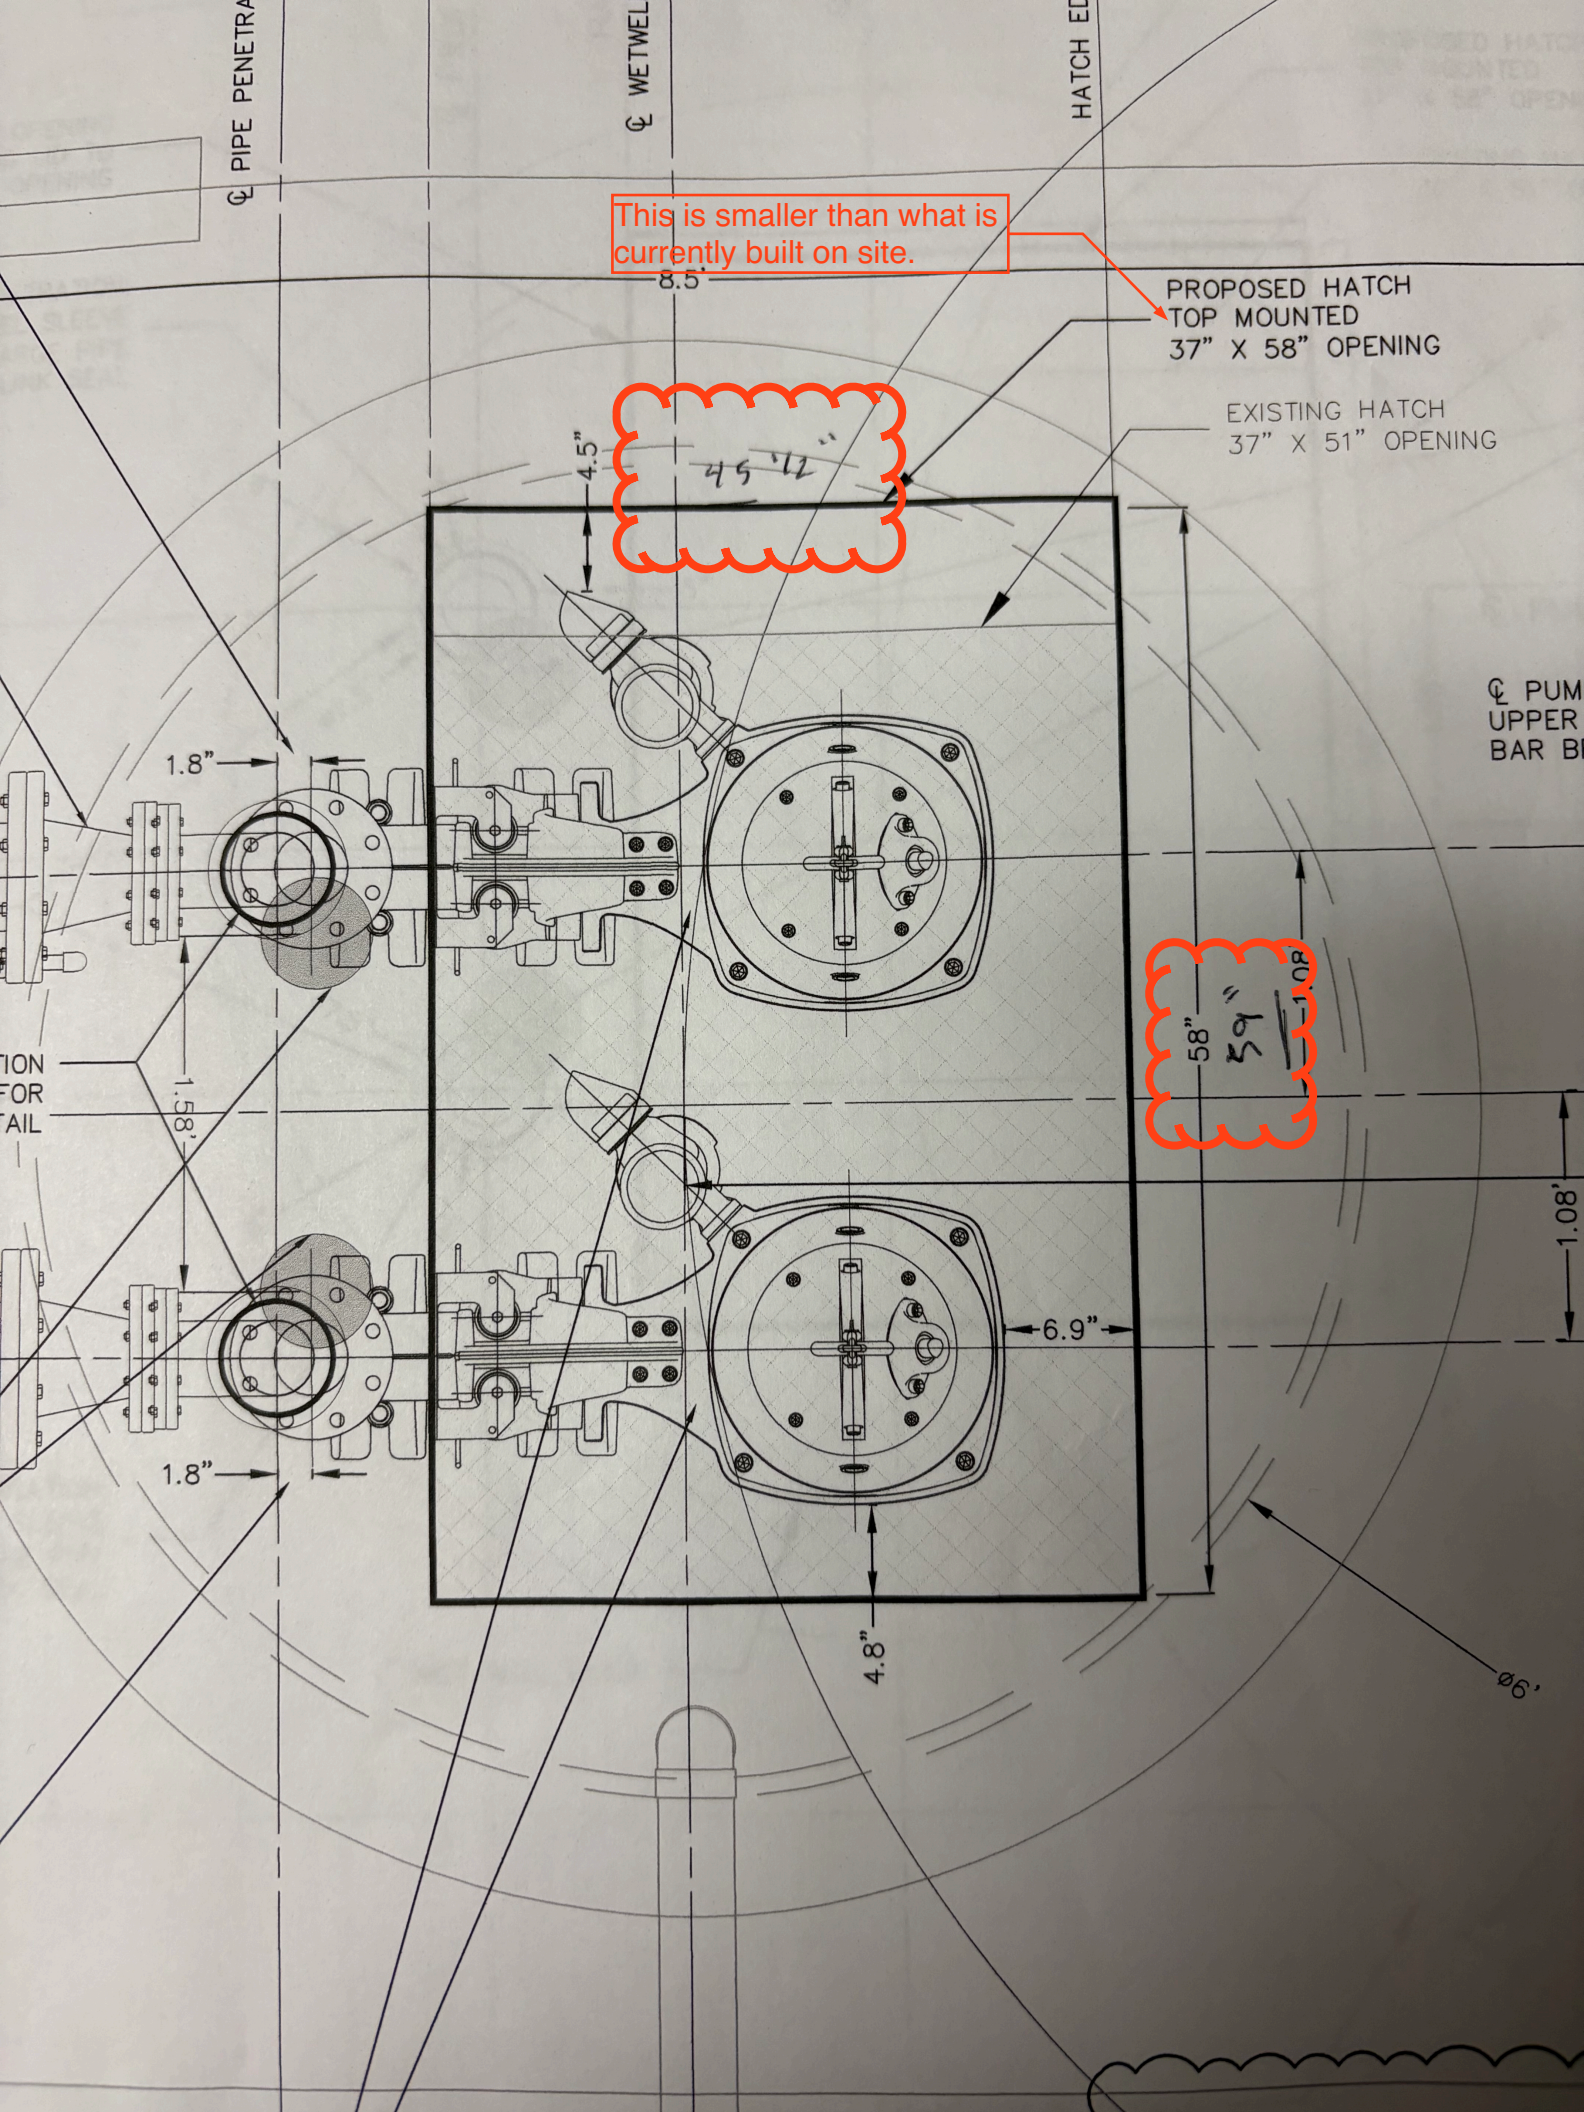

PIPE PENETRA

WETWEL

HATCH ED

This is smaller than what is currently built on site.

PROPOSED HATCH  
TOP MOUNTED  
37" X 58" OPENING

EXISTING HATCH  
37" X 51" OPENING

45.12"

58"  
59"  
1.08'

PUM  
UPPER  
BAR B

ION  
FOR  
TAIL

Ø6'